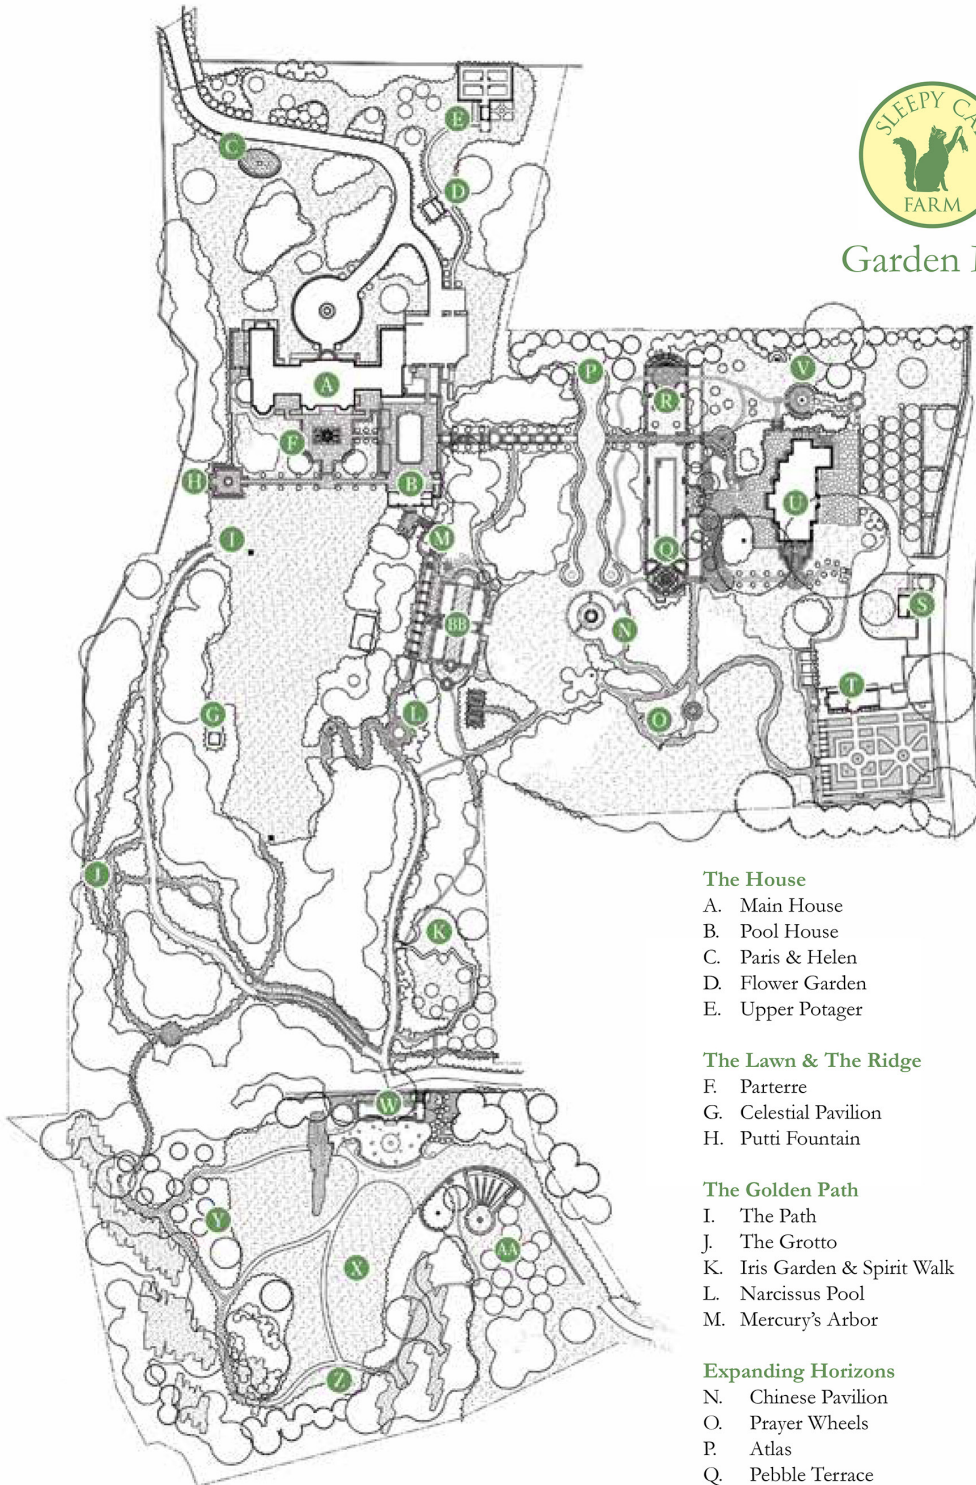

Garden Map

The House

- A. Main House
- B. Pool House
- C. Paris & Helen
- D. Flower Garden
- E. Upper Potager

The Lawn & The Ridge

- F. Parterre
- G. Celestial Pavilion
- H. Putti Fountain

The Golden Path

- I. The Path
- J. The Grotto
- K. Iris Garden & Spirit Walk
- L. Narcissus Pool
- M. Mercury's Arbor

Expanding Horizons

- N. Chinese Pavilion
- O. Prayer Wheels
- P. Atlas
- Q. Pebble Terrace
- R. Cat Maze & Wisteria Arbor

Changes In Style

- S. Farm Office
- T. Greenhouse & Vegetable Garden
- U. The Barn
- V. Cascade

New Land, New Ideas

- W. Limonaia
- X. Meadow & Lower Orchard
- Y. Lower Woodland Walk
- Z. Garden Seat
- AA. Berry Wedge

The Never-Ending Story

- BB. Perennial Long Border Garden